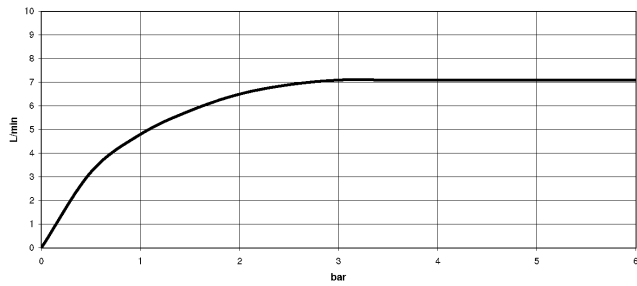

Can only be combined with 32815682, 33826861, 32815861, 33836888, 32816888, 20816892, 33836875, 32815875.

Intrinsic protection against back flow.

	Chrome	27 799 970-00
	Brushed Platinum	27 799 970-06
	Platinum	27 799 970-08
	Dark Chrome	27 799 970-19
	Brushed Chrome	27 799 970-93
	Brushed Dark Platinum	27 799 970-99

Profi spray set - Chrome

27 799 970

mm [inches]
1:10

Flow rate chart

Certificates

LGA_38647.

Belgaqua_24-005-
27_3.

Profi spray set - Chrome