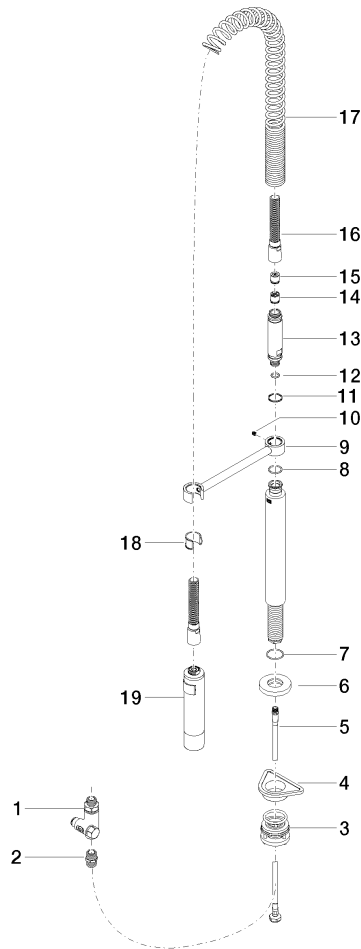

Profi spray set - Chrome

27 799 970

- spray flow
- automatic diverter for spout/Profi spray set
- height of mixer 665 mm
- individual rosette diameter 55mm
- profi spray hole diameter 30mm
- sprayface with anti-scaling system
- lead-free

Can only be combined with 32815682, 33826861, 32815861, 33836888, 32816888, 20816892, 33836875, 32815875.

Intrinsic protection against back flow.

	Chrome	27 799 970-00
	Brushed Platinum	27 799 970-06
	Platinum	27 799 970-08
	Dark Chrome	27 799 970-19
	Brushed Chrome	27 799 970-93
	Brushed Dark Platinum	27 799 970-99

Profi spray set - Chrome

27 799 970

mm [inches]
1:10

Flow rate chart

Certificates

LGA_38647.

Belgaqua_24-005-
27_3.

Profi spray set - Chrome

27 799 970

Parts for other finishes can be found here: [Brushed](#) [Platinum](#)

Spare parts list

No.	Item Number	Name	Quantity used	Delivery time
1	90 17 09 046 12 90	diverter	1	2
2	90 24 03 250 00 90	nipple	1	2
3	04 23 10 004 03 90	fixing set	1	2
4	09 18 40 090 90	sleeve	1	2
5	04 30 04 104 00 90	hose	1	2
6	90 27 86 000 00-00	rosette	1	-
Spare part can no longer be ordered, please order the replacement item				
7	09 14 10 120 90	seal	1	2
8	09 14 10 031 90	seal	1	2
9	04 17 20 014 00-00	holder	1	10
10	09 31 11 049 90	pin	1	2
11	09 14 15 012 90	ring	1	2
12	09 14 10 003 90	seal	1	2
13	09 30 01 067 10-00	adaptor	1	10
14	90 23 01 141 00 90	back-flow preventer	1	2
15	09 23 01 046 90	back-flow preventer	1	2
16	90 30 02 065 00-00	hose	1	10
17	09 16 02 034 90	spring	1	2
18	90 18 40 035 00 90	sleeve	1	2
19	04 12 11 094 10-00	shower	1	10